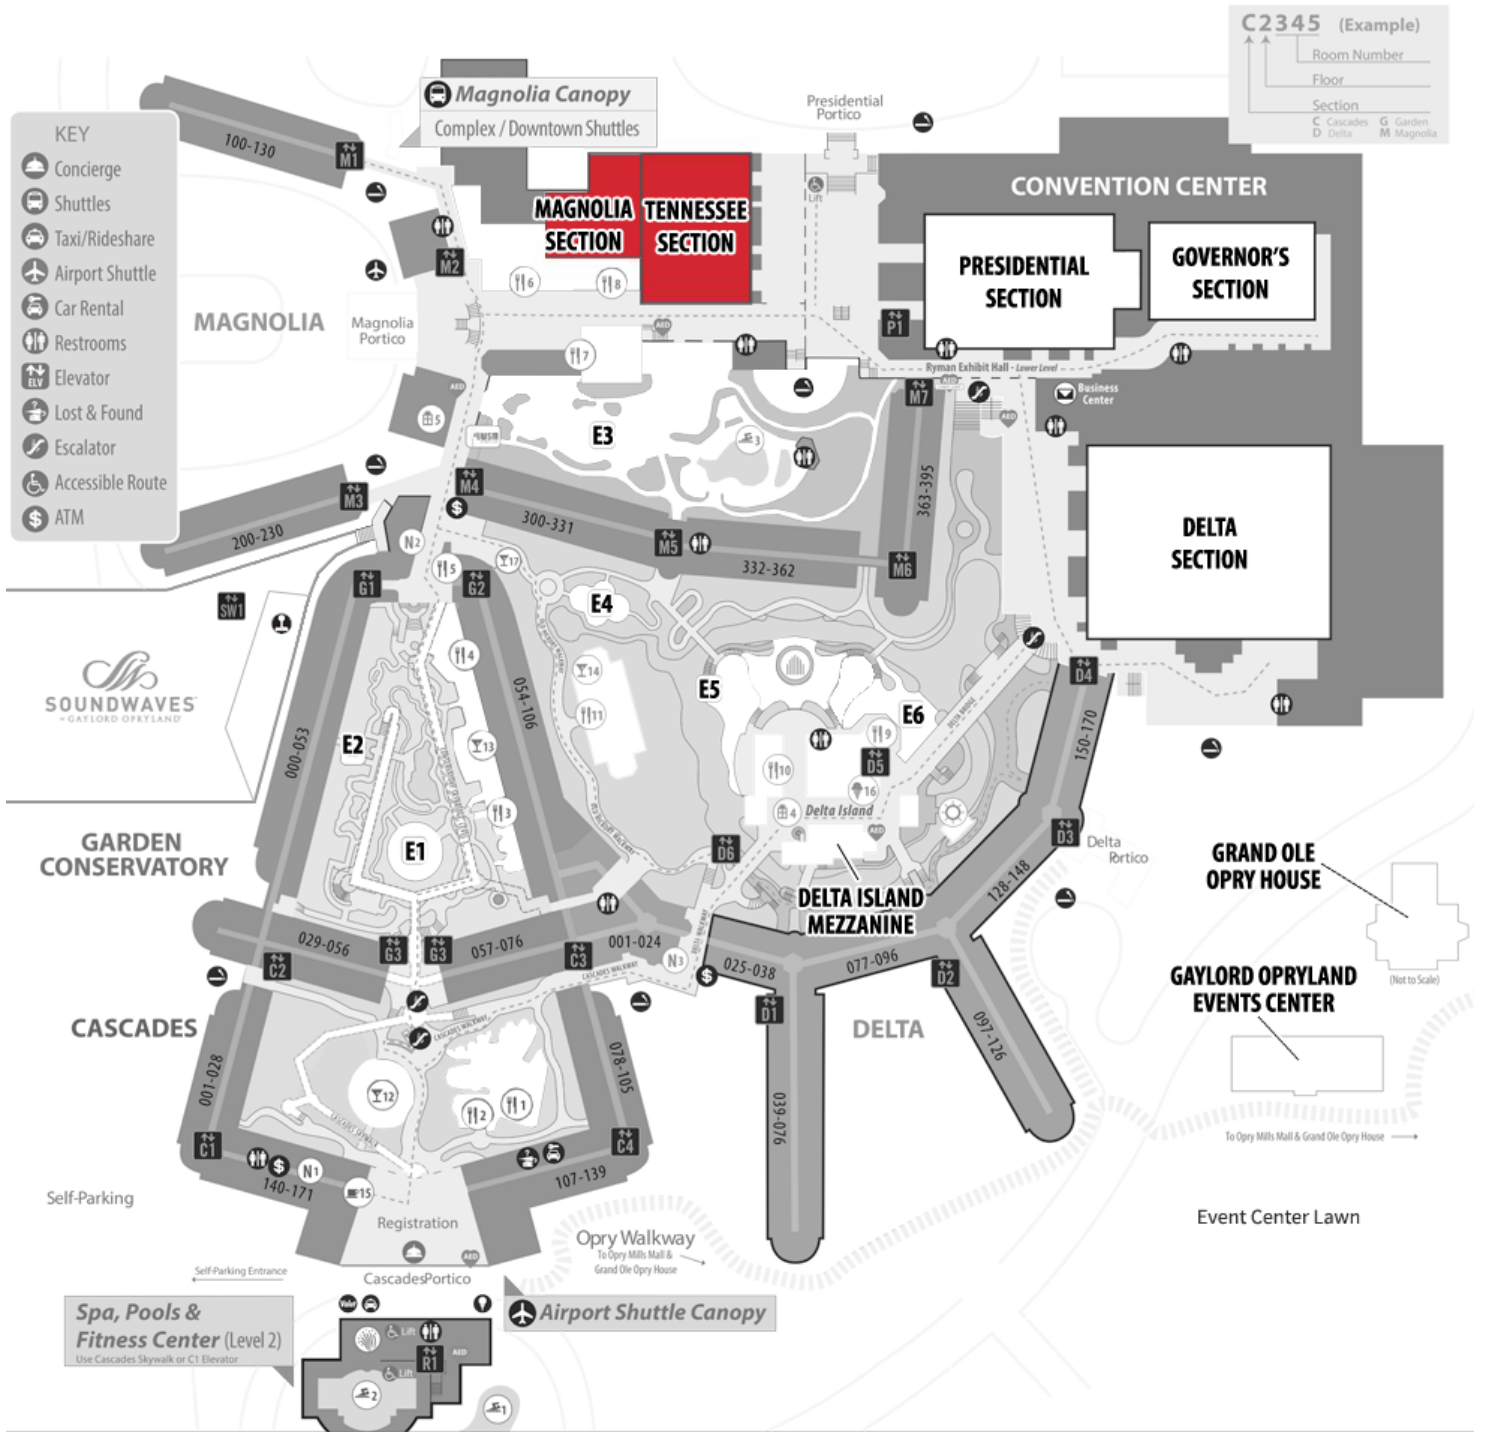

Resort Map - Gaylord Opryland Resort & Convention Center

FOOD & DRINK		RECREATION		SHOPPING		EVENT LOCATIONS	
F1 Cascades American Café	F9 Stax Burgers	R1 Spa & Fitness Center (Level 2)	S1 Cascades Outdoor Pool (Access through Spa)	N1 Cascades Necessities	N3 Delta Necessities	E1 Crystal Gazebo	
F2 Wasabi's Sushi Bar	F10 Paisano's Pizzeria & Vino	R2 Cascades Outdoor Pool (Access through Spa)	S2 Indoor Pool (Access through Spa)	N2 Magnolia Necessities	D4 Delta Island Shops	E2 Lion's Head Fountain	
F3 Solario Cantina (Lower Level)	F11 Old Hickory Steakhouse	R3 Magnolia Outdoor Pool	S3 Delta Riverboats	M5 Magnolia Shops	• The Opry Shop	E3 Magnolia Courtyard	
F4 Ravello (Lower Level)	F12 The Falls	R4 Delta Fountain Show	S4 Delta Fountain Show	• Natural Life	• Bushels & Baskets	E4 Delta Pavilion	
F5 Conservatory Café	F13 Conservatory Wine Bar (Lower Level)	R5 Gaylord Springs Golf Pick-Up	S5 Swarovski	• Johnston & Murphy	• Southern Home & Décor	E5 Delta Landing	
F6 Fuse Sports Bar	F14 Library Lounge		• Savannah's	• Findley's Irish Pub	• Amelia's Boutique	E6 Water's Edge	
F7 Jack Daniel's	F15 Cocoa Bean Coffee House		• Cowboys & Angels		• Kids' Korral		
F8 Findley's Irish Pub	F16 Delta Delight Frozen Yogurt						
	F17 American Craft Tavern						